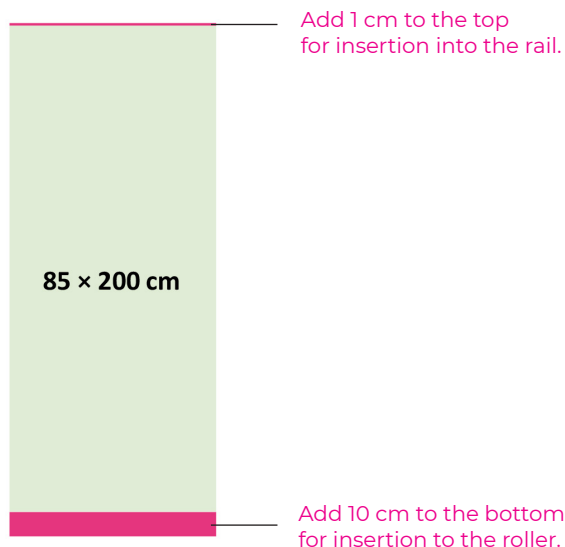

**Roll Up banner Exclusive 85×200 cm****Specifikace produktu:**

Celková plocha (včetně spadávky): 856 mm (š) × 2 116 mm (v)

Oříznutý rozměr: 850 mm (š) × 2 110 mm (v)

Vizuální plocha: 850 mm (š) × 2 000 mm (v)

It is necessary to add one centimeter from the top and 10 from the bottom.

To print then send data that is 11 cm tall in height.

**Roller Banner Exclusive 85×200 cm****Product Specifics:**

Total area (includes bleed): 856 mm (w) × 2,116 mm (h)

Trimmed Size: 850 mm (w) × 2,110 mm (h)

Visual area: 850 mm (w) × 2,000 mm (h)

The colored bottom part will be inserted into the roller.  
The graphic theme should continue here.

Green space  
is a visible section of roller.