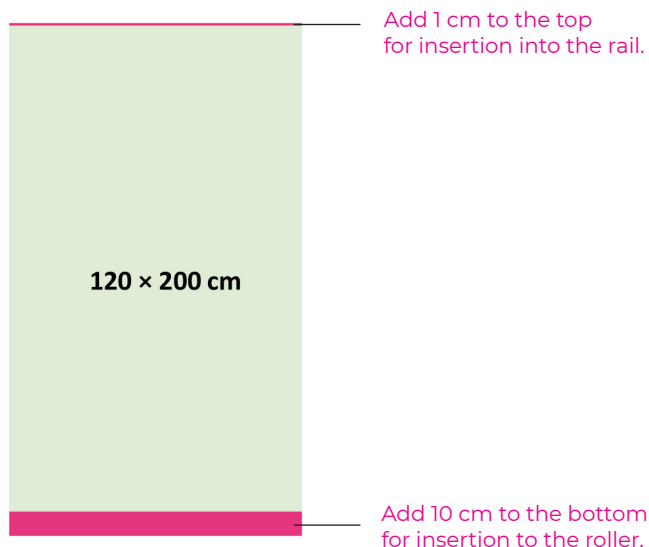

Roll Up banner Premium 120×200 cm

Specifikace produktu:

Celková plocha (včetně spadávky): 1 206 mm (š) × 2 116 mm (v)

Oříznutý rozměr: 1 200 mm (š) × 2 110 mm (v)

Vizuální plocha: 1 200 mm (š) × 2 000 mm (v)

The resolution must be 300 dpi at 1:1 output size.

Please supply artwork as a PDF.

Colours on your screen may differ from the colours that are printed.

Please note this template should be used as a guide only.

300 dpi is not required for images but minimum is 150 dpi.

It is necessary to add one centimeter from the top and 10 from the bottom.

To print then send data that is 11 cm tall in height.

Roller Banner Premium 120×200 cm**Product Specifics:**

Total area (includes bleed): 1,206 mm (w) × 2,116 mm (h)

Trimmed Size: 1,200 mm (w) × 2,110 mm (h)

Visual area: 1,200 mm (w) × 2,000 mm (h)

The colored bottom part will be inserted into the roller.
The graphic theme should continue here.